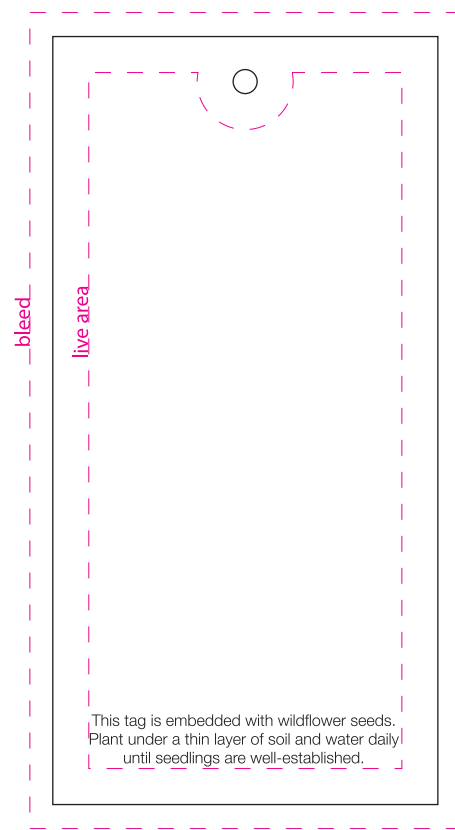

PST-Medium: Seed Paper Product Tag, Medium (2x4") Ribbon (optional): _____

Seed Paper Ink Coverage: We require that your custom design for this product has light ink coverage (no large solid areas, etc.)

Seed Paper Ink Coverage: We require that your custom design for this product has light ink coverage (no large solid areas, etc.)

Front

Back