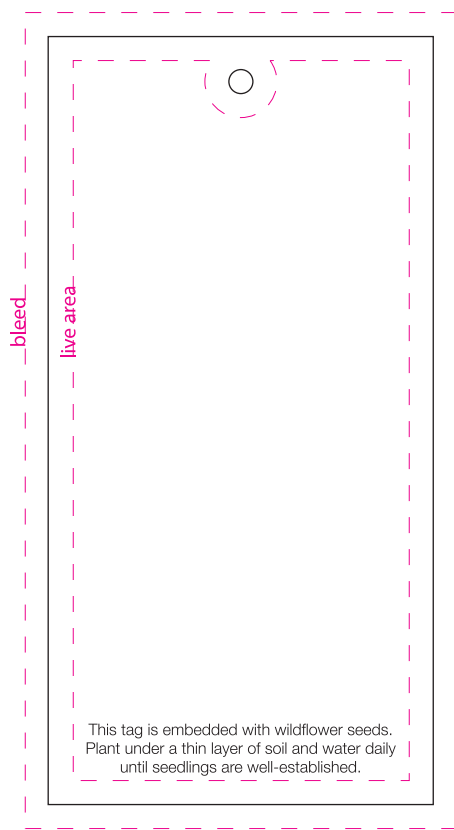

PST-Medium: Seed Paper Product Tag, Medium (2x4") Ribbon (optional): _____

Seed Paper Ink Coverage: We require that your custom design for this product has light ink coverage (no large solid areas, etc.)

Seed Paper Ink Coverage: We require that your custom design for this product has light ink coverage (no large solid areas, etc.)

Front

Back